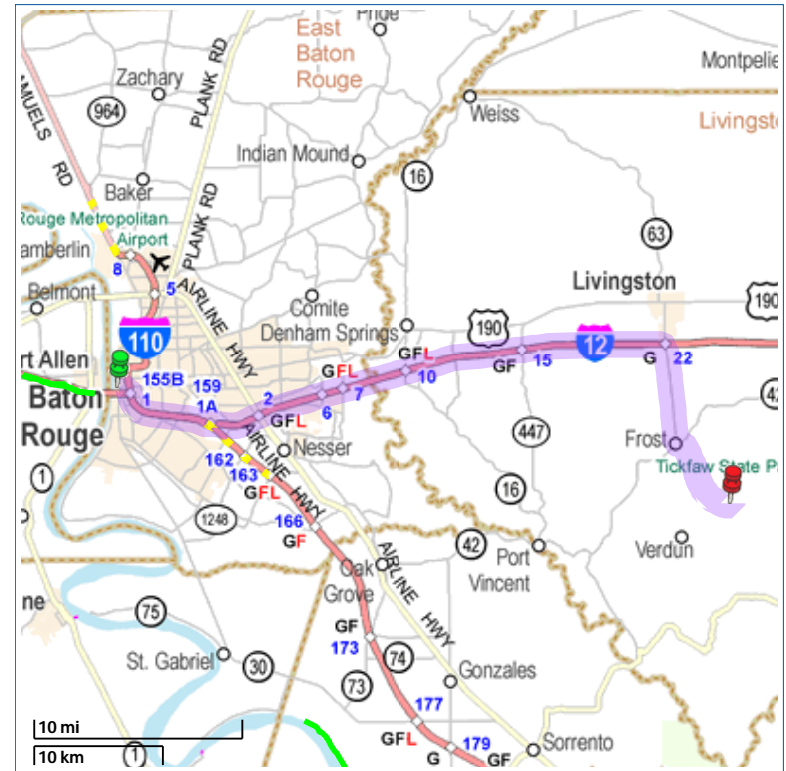

From: **Baton Rouge, Louisiana**
 To: **20591 Abe Hoover Road, Livingston 70754, Louisiana**
 Total Distance: **37.1 miles (59.7km)**
 Total Estimated Time: **0 hrs., 47mins.**

Directions

Baton Rouge, Louisiana to 20591 Abe Hoover Road, Livingston 70754, Louisiana
 Distance: 37.1 miles (59.7km)

1. Start out heading EAST on GOVERNMENT STREET towards ST FERDINAND STREET. Drive for 0.4 miles.
2. Turn RIGHT onto S 10TH STREET. Drive for 0.2 miles.
3. Turn SLIGHT LEFT to get on I-10 E. Drive for 4 miles.
4. Take exit number 159 to get on I-12 E towards HAMMOND. Drive for 22.4 miles.
5. Take exit number 22 towards LA-63 / LIVINGSTON / FROST. Drive for 0.4 miles.
6. Turn RIGHT to get on S FROST ROAD heading SOUTH. Drive for 4.6 miles.
7. Turn LEFT onto LA-42. Drive for 0.3 miles.
8. Turn RIGHT onto GUM SWAMP ROAD. Drive for 4 miles.
9. Turn LEFT onto MILLER ROAD. Drive for 0.2 miles.
10. Turn LEFT onto ABE HOOVER ROAD. Drive for 0.1 miles.
11. You have reached 20591 Abe Hoover Road, Livingston 70754, Louisiana

Directions

Baton Rouge, Louisiana to 20591 Abe Hoover Road, Livingston 70754, Louisiana

Distance: 37.1 miles (59.7km)

Traveled on This Map: 2.0 miles (3.2km)

1. Start out heading EAST on GOVERNMENT STREET towards ST FERDINAND STREET. Drive for 0.4 miles.
2. Turn RIGHT onto S 10TH STREET. Drive for 0.2 miles.
3. Turn SLIGHT LEFT to get on I-10 E. Drive for 4 miles.

Advisory

» Expect delays during morning and afternoon rush hours:
I-10 from I-110 to Exit 160

Directions

Continuing to 20591 Abe Hoover Road, Livingston 70754, Louisiana

Remaining Distance: 35.1 miles (56.5km)